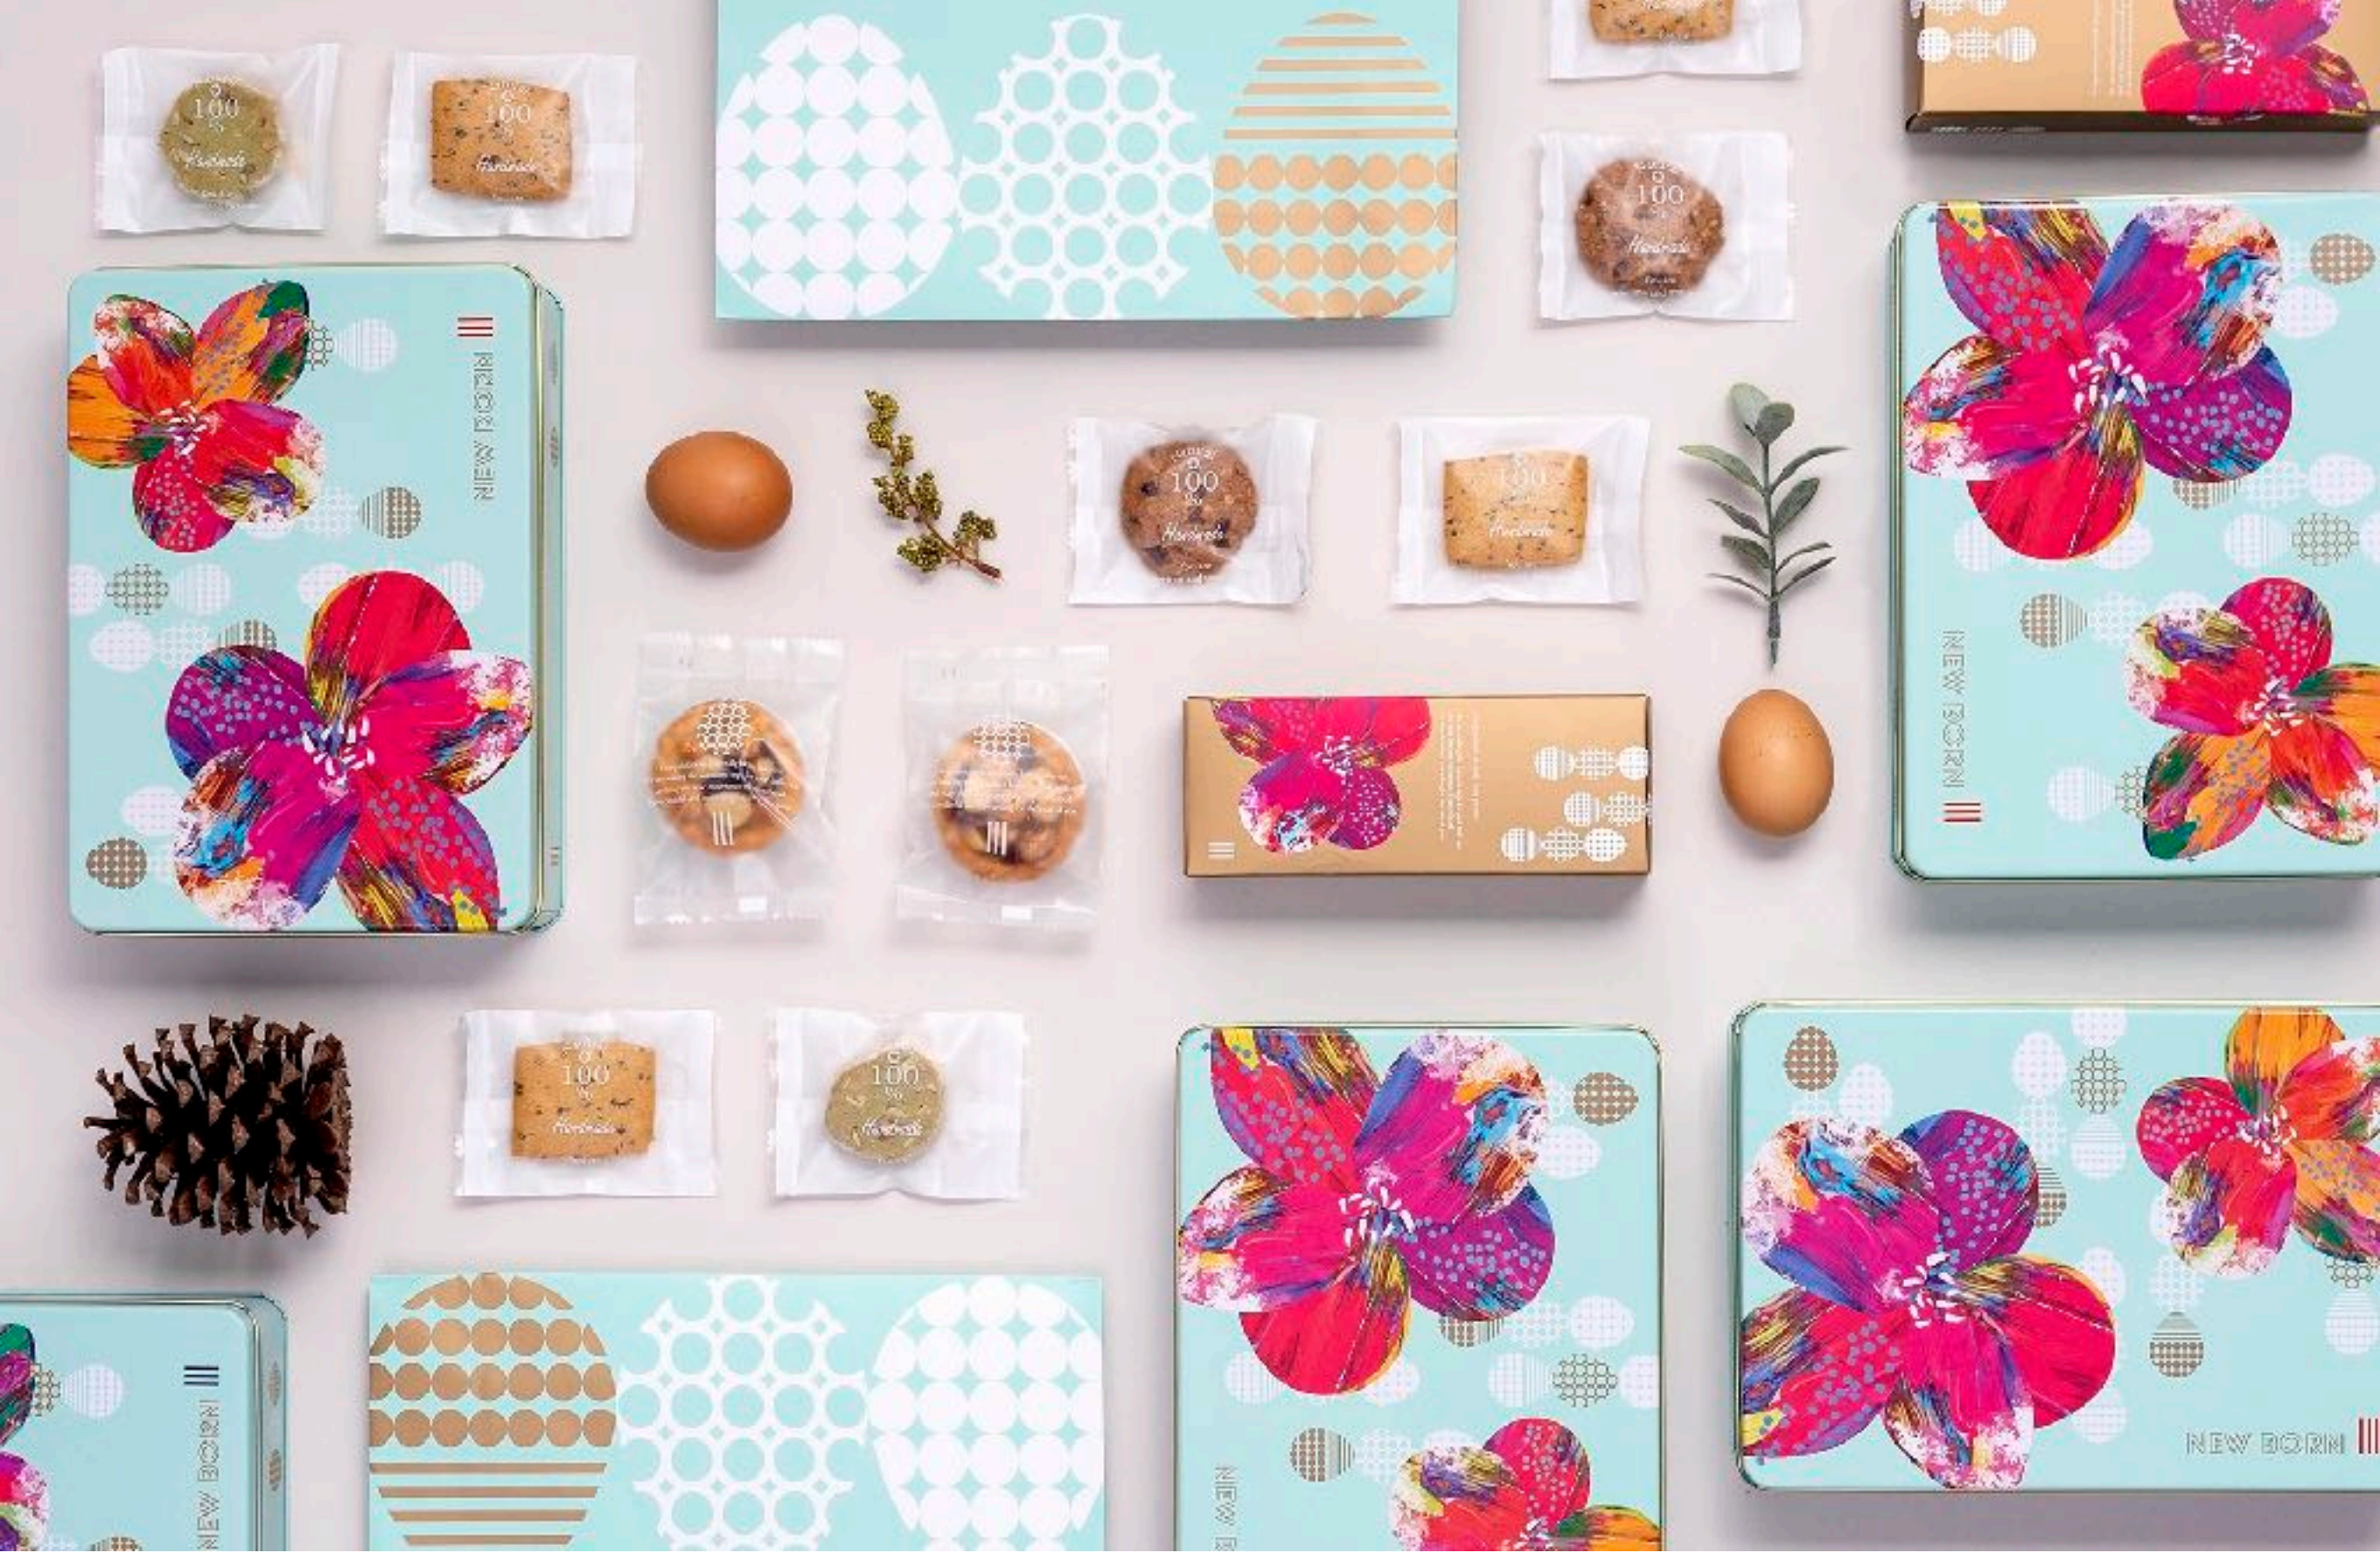

STRAIGHT

質型設計

STRAIGHT DESIGN

STRAIGHT
DESIGN

冊子
Secret Of
Memories
|||

NEW BORN |||

Jasmine Gelato

CAFECKBREW